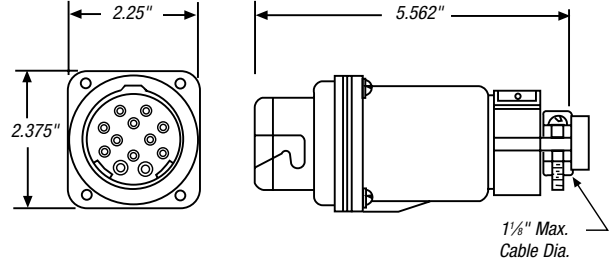

## Control Circuit Connections

### Standard Service

Female Receptacle — Style SKR

Male Plug — Style SKP

Note: All require FD or DSFD series box mounting.

### Reverse Service

Male Receptacle — Style SKRR

Female Plug — Style SKCU (non-shrouded connection)