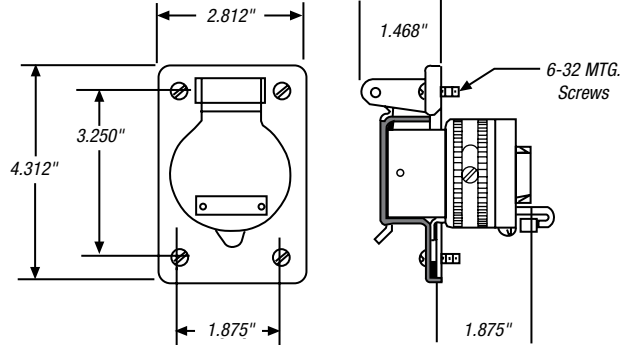

## Control Circuit Connections

### Standard Service

Female Receptacle — Style SKR

Male Plug — Style SKP

Note: All require FD or DSFD series box mounting.

### Reverse Service

Male Receptacle — Style SKRR

Female Plug — Style SKCU (non-shrouded connection)