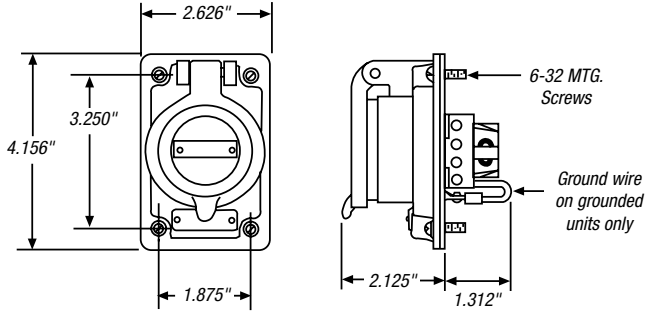

Male Plug — Style SKP

Control Circuit Connections

Standard Service

Female Receptacle — Style SKR